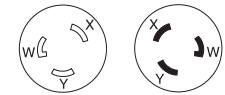

Hart lock locking devices

Hart lock complex environment locking devices

Product description

3-pole, 3-wire non-grounding
20A, 125/250V/AC
NEMA L10-20

L10-20R   **L10-20P**