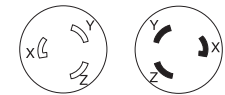

Hart lock complex environment locking devices

Product description

3-pole, 3-wire non-grounding
20A, 3Ø 250V/AC
NEMA L11-20

L11-20R   **L11-20P**

Hart lock 3Ø plugs & connectors

Rating A	V/AC	NEMA	Description	Cord diameter	Color	Plug catalog no.	Connector catalog no.		
20	250	L11-20	3Ø watertight	0.43-1.15" (10.9-29.2mm)	Y	☐ L1120PW	☐ L1120CW		
			3Ø watertight	0.43-1.15" (10.9-29.2mm)	BK	☐ L1120PWBK	☐ L1120CWBK		
			3Ø severe duty	0.38-1.00" (9.5-25.4mm)	Y & BK	☐ L1120PY	☐ L1120CY		

Hart lock 3Ø receptacles

Rating A	V/AC	NEMA	Description	Color	Single receptacle catalog no.	
20	250	L11-20	3Ø watertight	Y	☐ L1120RW	
			3Ø watertight	BK	☐ L1120RWBK	

Dimensional information:
D-34-35

Specification information:
Watertight industrial plugs & connectors: D-38
Watertight industrial receptacles: D-39
Severe duty industrial plugs & connectors: D-40